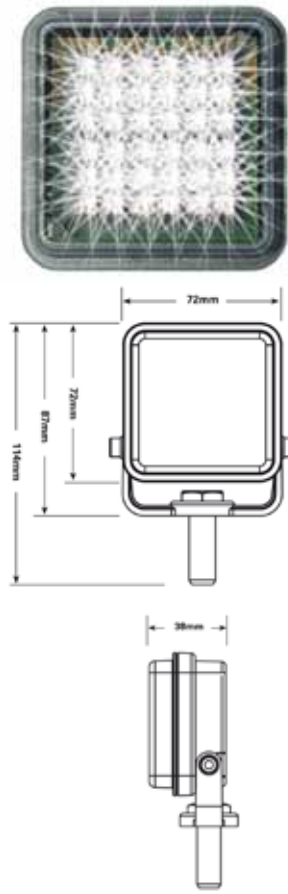

LED Worklamp

Part number: 497335

The popular VigiLED directional LED lamp is now available as a worklamp. The intense constant white light from the 36 LED heads outputs an extremely bright 545 Candelas (max). Available as both surface and bracket mount this compact (measuring 72mm x 72mm) LED worklamp will fit onto the smallest surfaces, perfect for mounting on many different vehicles from CV and recovery vehicles to refuse trucks and material handling.

Features

- Surface or bracket mount
- Dual voltage 12/24V
- High brightness 100,000 hour rated LEDs
- IP69K rated - able to withstand high-pressure and steam cleaning
- Dim function
- Ultra low power consumption - 6W
- Integral electronics - no need for separate power supply or control unit
- Polycarbonate lens and base
- Operating temperature: -30°C to +55 °C